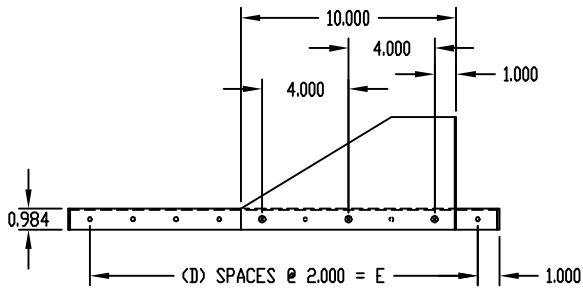

PART NAME

RELAY RACK SHELF

PART No.

SA-1278, 79 & SA-1378, 79

MATERIAL: SHELF _____ 16 GA. STEEL
 MOUNTING BRACKETS _____ 14 GA. STEEL

FINISH: METALLIC GRAY
 BLACK TEXTURE

NOTE: MOUNTING BRACKETS ARE ADJUSTABLE

LOAD RATING: 150 LBS. MAX.

PART NO.	A	B	C	D	E
SA-1278	19.000	17.562	16.000	QTY. (6)	12.000
SA-1279	19.000	17.562	20.000	QTY. (9)	18.000
SA-1378	23.000	21.562	16.000	QTY. (6)	12.000
SA-1379	23.000	21.562	20.000	QTY. (9)	18.000