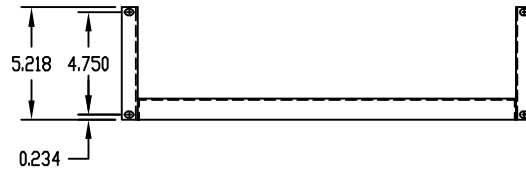

PART NAME

RELAY RACK SHELF

PART No.

SA-1278, 79 & SA-1378, 79

MATERIAL: SHELF _____ 16 GA. STEEL
 MOUNTING BRACKETS _____ 14 GA. STEEL

FINISH: METALLIC GRAY
 BLACK TEXTURE

NOTE: MOUNTING BRACKETS ARE ADJUSTABLE

LOAD RATING: 150 LBS. MAX.

PART NO.	A	B	C	D	E
SA-1278	19.000	17.562	16.000	QTY. (6)	12.000
SA-1279	19.000	17.562	20.000	QTY. (9)	18.000
SA-1378	23.000	21.562	16.000	QTY. (6)	12.000
SA-1379	23.000	21.562	20.000	QTY. (9)	18.000